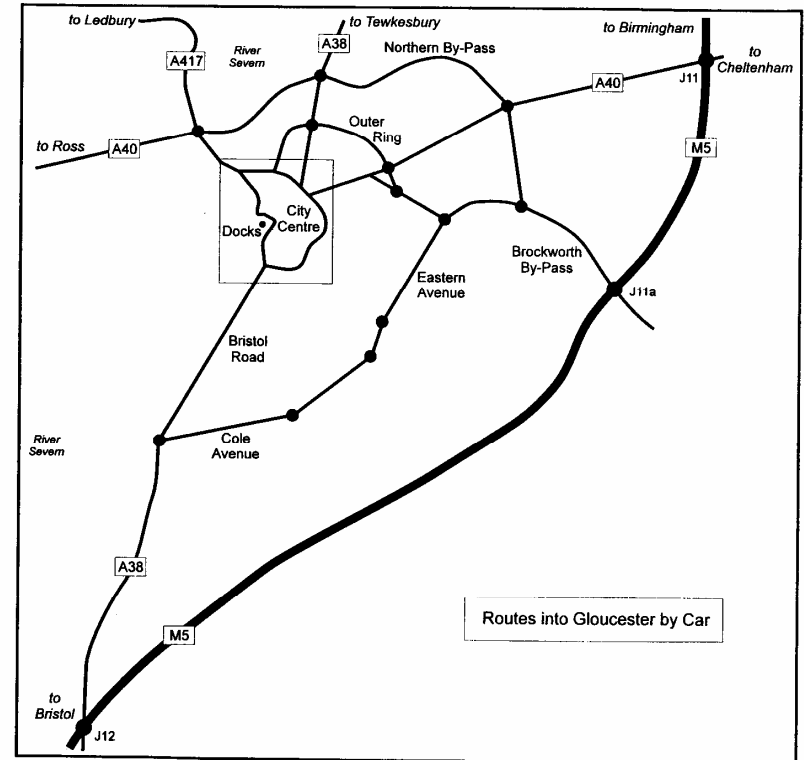

GLOUCESTER CITY CENTRE STREET MAP

 Bus Stops

 Car Parks

 Shopmobility,
Hampden
Way Car Park

 One-way
Traffic

 Pedestrian
Areas

ROUTES INTO GLOUCESTER BY CAR

Gloucestershire Rural Community Council
 Community House
 15 College Green
 Gloucester
 GL1 2LZ
 01452 528491