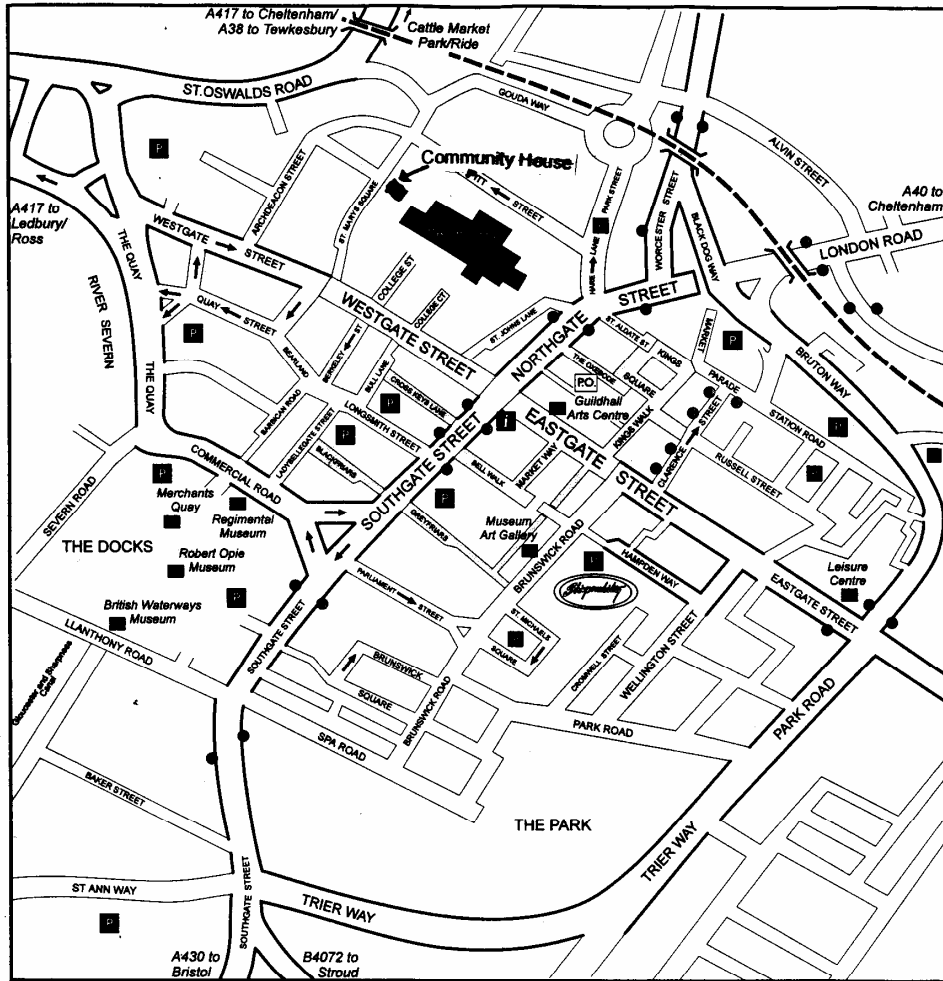

GLOUCESTER CITY CENTRE STREET MAP

 Bus Stops

 Car Parks

 Shopmobility,
Hampden
Way Car Park

 One-way
Traffic

 Pedestrian
Areas

ROUTES INTO GLOUCESTER BY CAR

Gloucestershire Rural Community Council
 Community House
 15 College Green
 Gloucester
 GL1 2LZ
 01452 528491